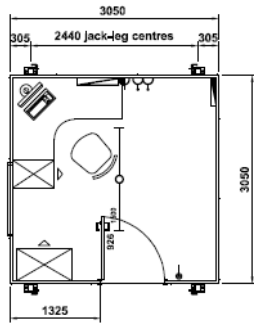

OPEN PLAN

Donnelly Cabins Ltd
Unit 10, Tidal Ind. Est.
Rogery Road
Toome, BT41 3TG
www.donnelycabins.com

Phone: 028 7965 9660
Fax: 028 7965 9511
E-Mail:
enquiries@donnelycabins.com

JACK-LEG

JL-1010-01
10' x 10'
3.05m x 3.05m

JL-1210-01
12' x 10'
3.65m x 3.05m

JL-2010-01
20' x 10'
6.10m x 3.05m

JL-3010-01
30' x 10'
9.15m x 3.05m

JL-3210-01
32' x 10'
9.75m x 3.05m

JL-4010-01
40' x 10'
12.2m x 3.05m

*Furniture is for illustration only