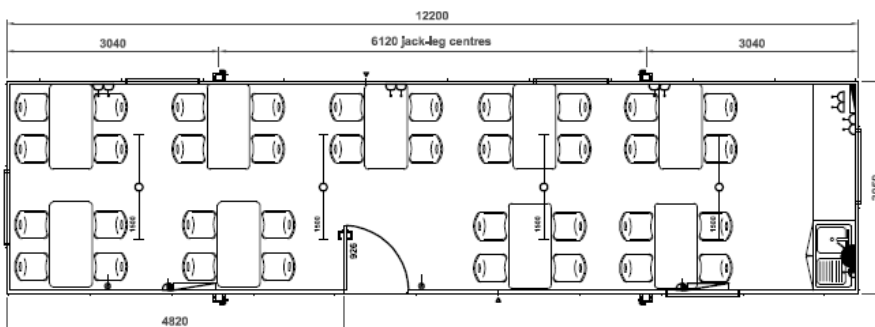

Donnelly Cabins Ltd
Unit 10, Tidal Ind. Est.
Rogery Road
Toome, BT41 3TG
www.donnelycabins.com

Phone: 028 7965 9660
Fax: 028 7965 9511
E-Mail:
enquiries@donnelycabins.com

JACK-LEG

JL-1210-06
12' x 10'
3.65m x 3.05m

JL-2010-06
20' x 10'
6.10m x 3.05m

JL-3010-06
30' x 10'
9.15m x 3.05m

JL-3210-06
32' x 10'
9.75m x 3.05m

JL-4010-06
40' x 10'
12.2m x 3.05m

*Furniture is for illustration only