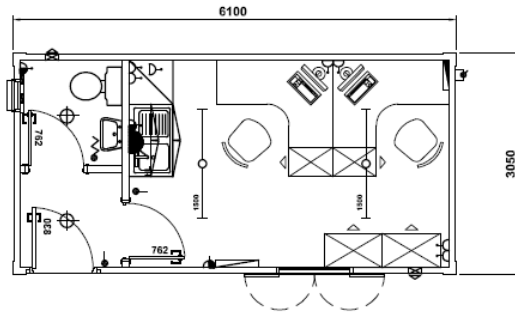

Phone: 028 7965 9660  
Fax: 028 7965 9511  
E-Mail:

[enquiries@donnelycabins.com](mailto:enquiries@donnelycabins.com)

**ANTI-VANDAL**

**AV-2010-05**  
20' x 10'  
6.16m x 3.05m

**AV-3010-05**  
30' x 10'  
9.15m x 3.05m

**AV-3210-05**  
32' x 10'  
9.75m x 3.05m

**AV-4010-05**  
40' x 10'  
12.2m x 3.05m

\*Furniture is for illustration only