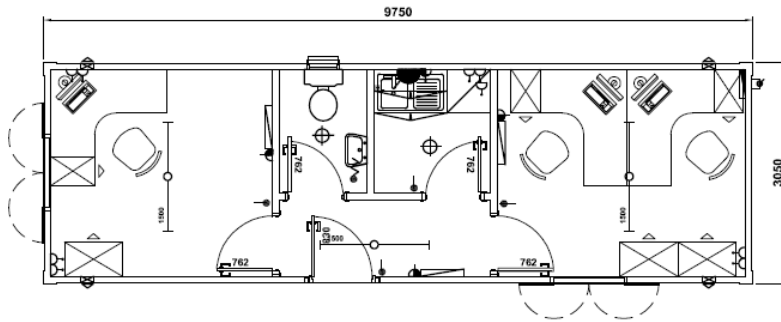

Phone: 028 7965 9660  
Fax: 028 7965 9511  
E-Mail:

[enquiries@donnelycabins.com](mailto:enquiries@donnelycabins.com)

**ANTI-VANDAL**

**AV-2010-05**  
20' x 10'  
6.16m x 3.05m

**AV-3010-05**  
30' x 10'  
9.15m x 3.05m

**AV-3210-05**  
32' x 10'  
9.75m x 3.05m

**AV-4010-05**  
40' x 10'  
12.2m x 3.05m

\*Furniture is for illustration only