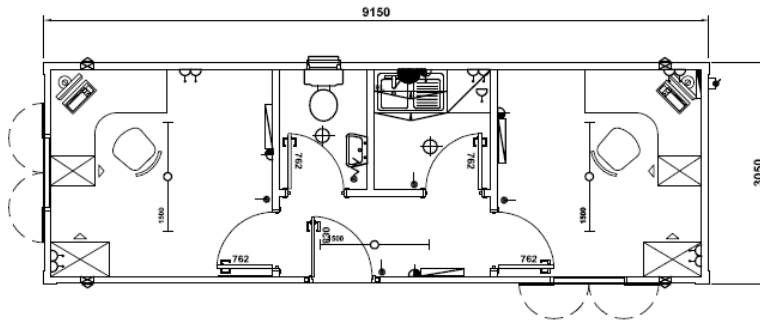

# Office Kitchen & Toilet

**Donnelly**

**CABINS**

**HIRE**

**SELF-STORE**

Donnelly Cabins Ltd  
Unit 10, Tidal Ind. Est.  
Rogery Road  
Toome, BT41 3TG  
[www.donnelycabins.com](http://www.donnelycabins.com)

Phone: 028 7965 9660  
Fax: 028 7965 9511  
E-Mail:

[enquiries@donnelycabins.com](mailto:enquiries@donnelycabins.com)

**ANTI-VANDAL**

**AV-2010-05**  
20' x 10'  
6.16m x 3.05m

**AV-3010-05**  
30' x 10'  
9.15m x 3.05m

**AV-3210-05**  
32' x 10'  
9.75m x 3.05m

**AV-4010-05**  
40' x 10'  
12.2m x 3.05m

\*Furniture is for illustration only