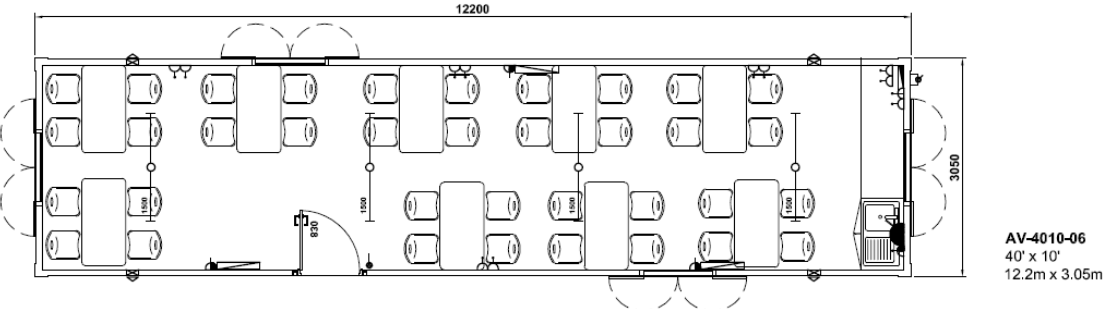

Donnelly Cabins Ltd
Unit 10, Tidal Ind. Est.
Rogery Road
Toome, BT41 3TG
www.donnelycabins.com

Phone: 028 7965 9660
Fax: 028 7965 9511
E-Mail:

enquiries@donnelycabins.com

ANTI-VANDAL

*Furniture is for illustration only