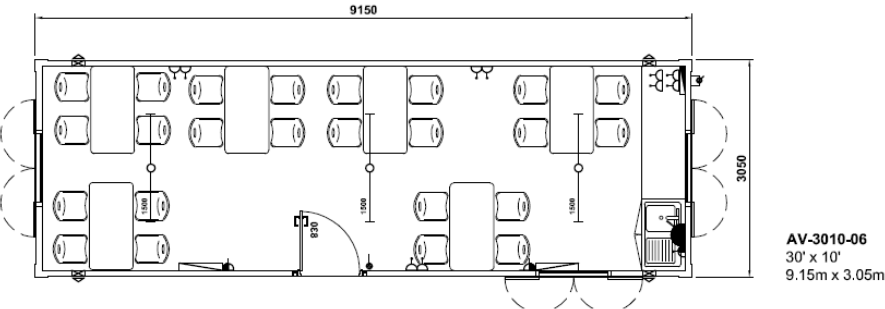

Donnelly Cabins Ltd
Unit 10, Tidal Ind. Est.
Rogery Road
Toome, BT41 3TG
www.donnelycabins.com

Phone: 028 7965 9660
Fax: 028 7965 9511
E-Mail:

enquiries@donnelycabins.com

ANTI-VANDAL

*Furniture is for illustration only