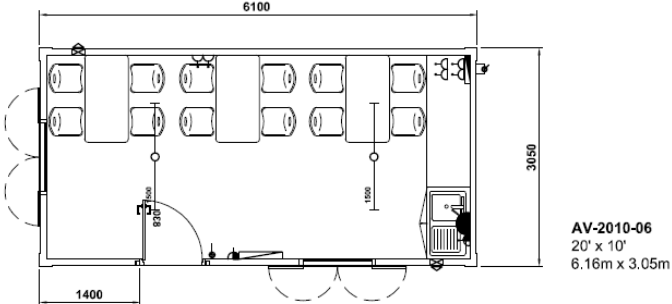

Donnelly Cabins Ltd
Unit 10, Tidal Ind. Est.
Rogery Road
Toome, BT41 3TG
www.donnelycabins.com

Phone: 028 7965 9660
Fax: 028 7965 9511
E-Mail:

enquiries@donnelycabins.com

ANTI-VANDAL

*Furniture is for illustration only