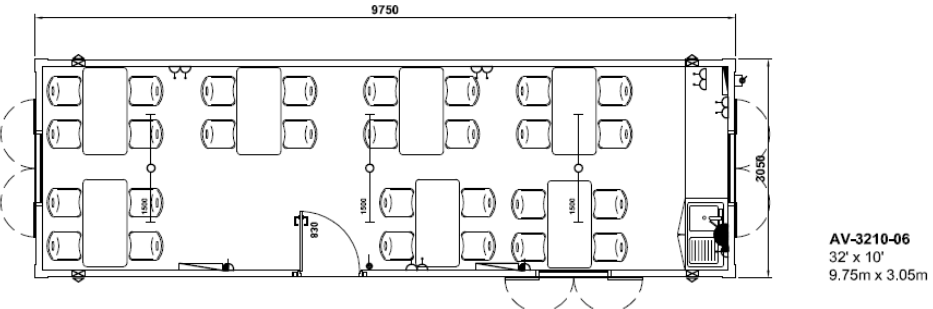

Donnelly Cabins Ltd
Unit 10, Tidal Ind. Est.
Rogery Road
Toome, BT41 3TG
www.donnelycabins.com

Phone: 028 7965 9660
Fax: 028 7965 9511
E-Mail:

enquiries@donnelycabins.com

ANTI-VANDAL

*Furniture is for illustration only